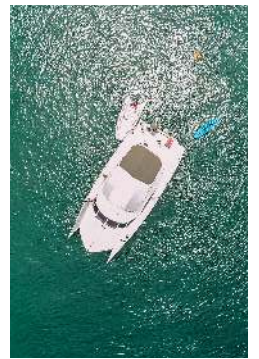

CROSS TO YACHTING

X2
CROSS TO
YACHTING

BOAT FACT SHEET : CHARDONNAY

Overview Items

Name	Chardonnay
Make	Thailand
Model	Catamaran
Location	Phuket
Launched	2012 - refit 2017
Category	Catamaran
Length in feet	53 foot
Engines	2x200hp
Max Speed	14 Knots
Cruise Speed	12 Knots
Depth Sounder	No
Radar	Yes
Max passenger - day	35
Max Passenger - O/Night	6
No. Crew	4
Skipper	Included

Leisure Equipment

Snorkelling gear	Yes
Fishing rods	Yes
Fresh towels	Yes
Tea/Coffee, Water, Soft Drinks	Yes
Rubber Speed Boat (5.6 meter)	Yes
Kayaks (2)	Yes

Locations Available

Base location	Phuket
On request	Phang Gna Bay
On request	Similans Island
On request	Koh Phi phi
On request	Krabi